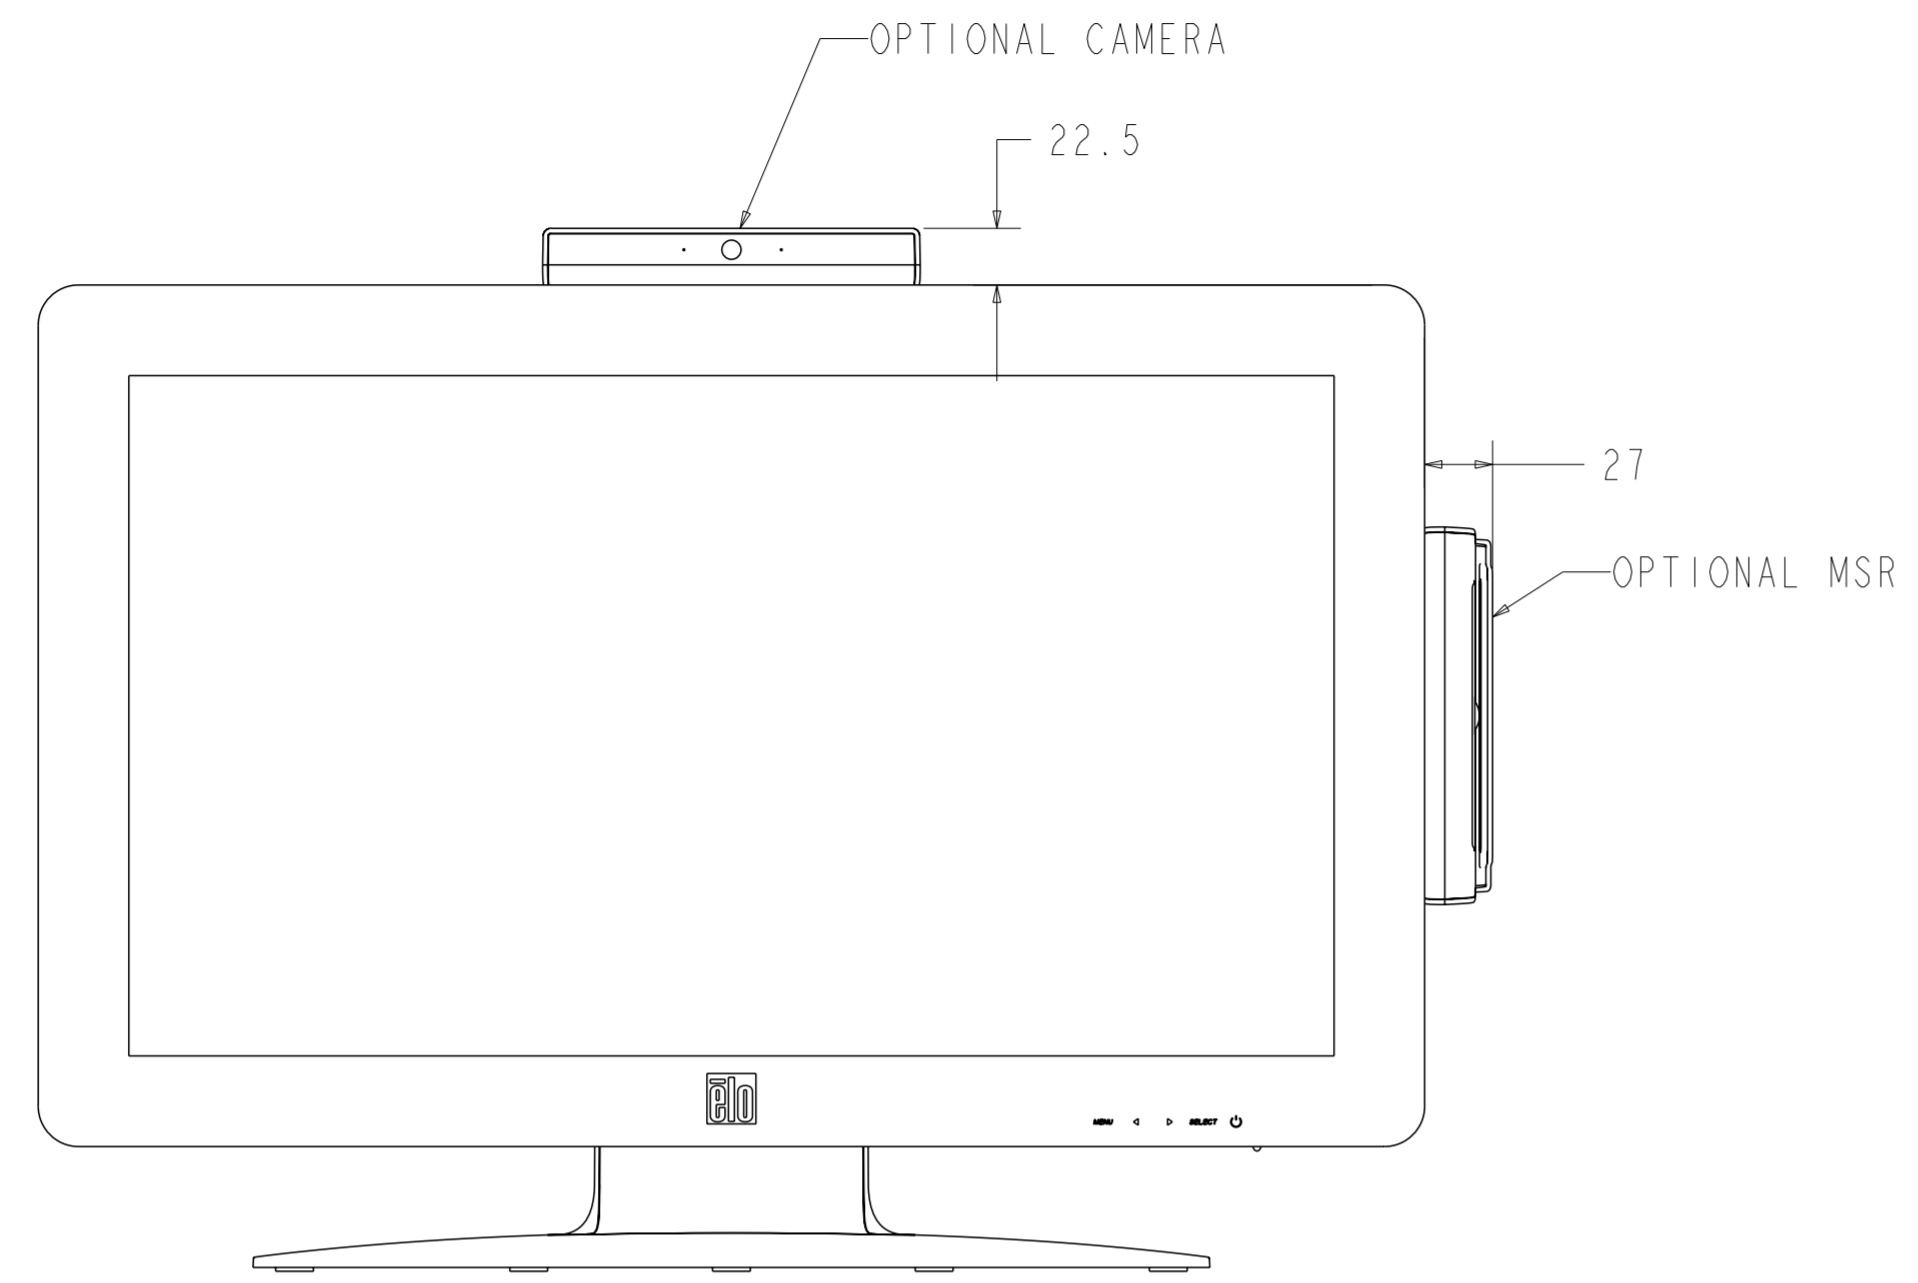

NOTE:
ALL DIMS. +/- 1mm UNLESS NOTED

TITLE: 2201L

TILT -5° FROM VERTICAL

TILT 60° FROM VERTICAL

STAND MOUNTING OPTION