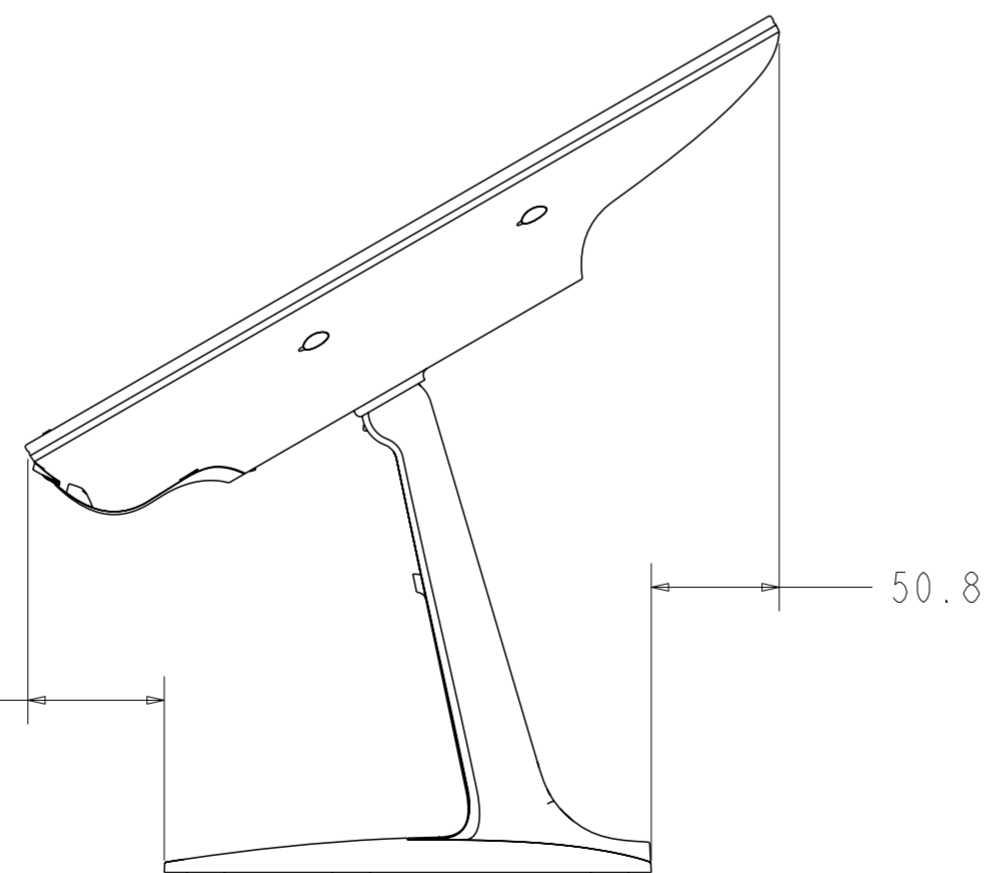

NOTE:
ALL DIMS. +/- 1mm UNLESS NOTED

TITLE: 2201L

TILT -5° FROM VERTICAL

TILT 60° FROM VERTICAL

STAND MOUNTING OPTION