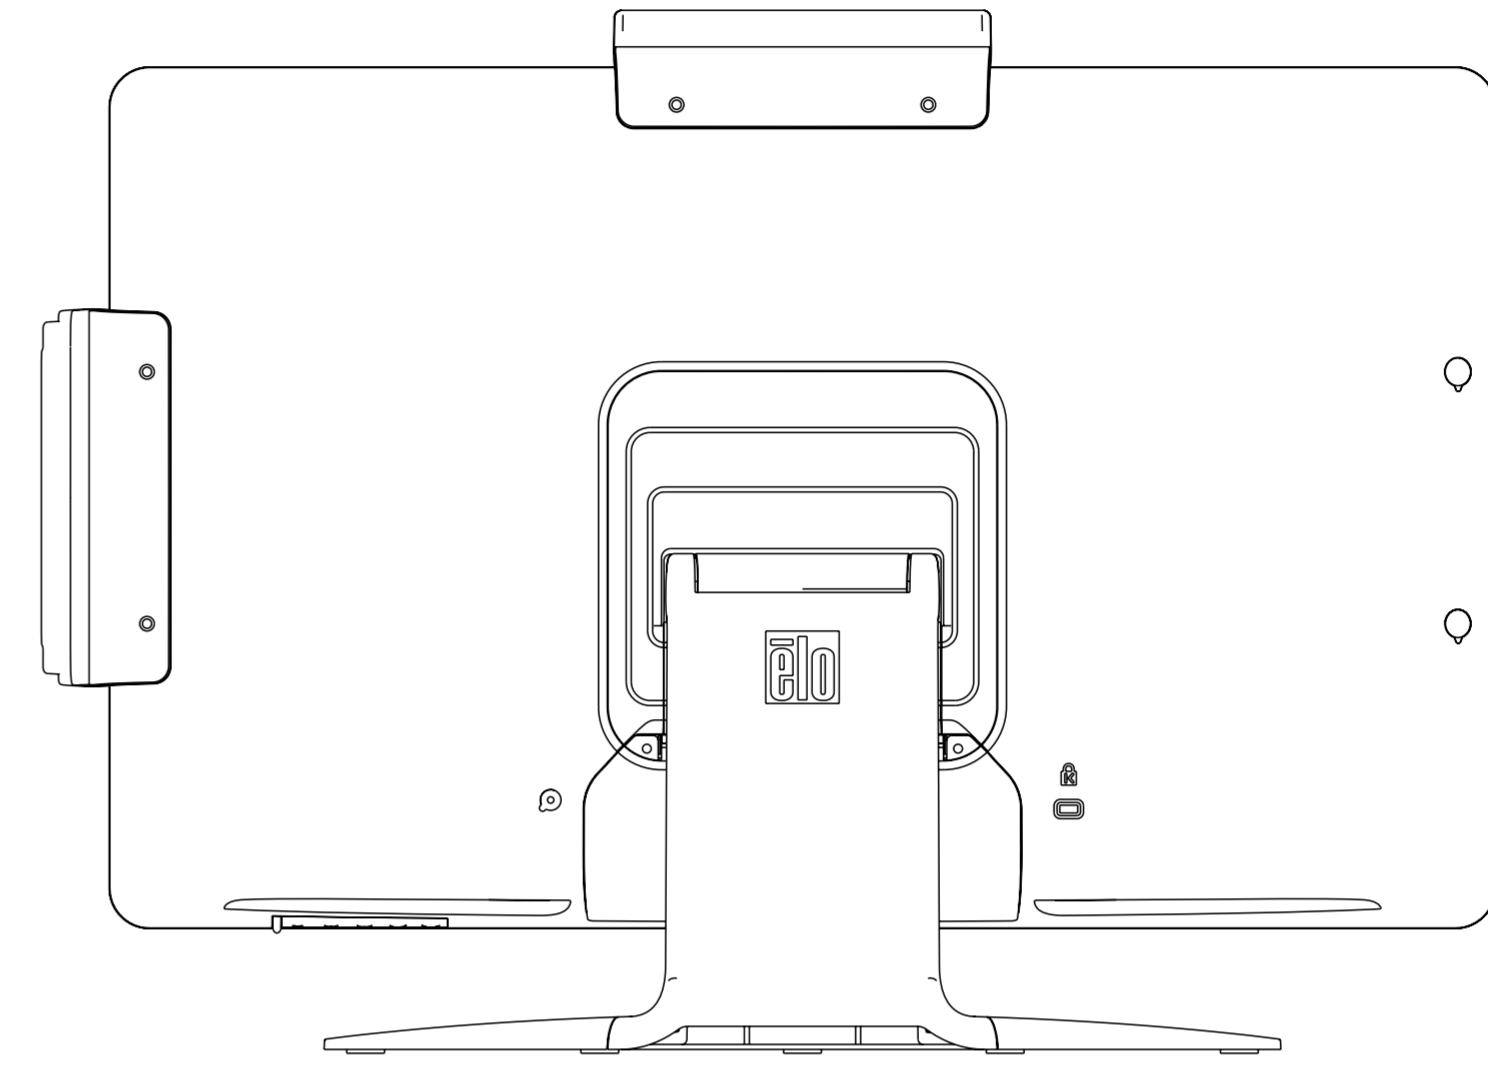

NOTE:
ALL DIMS. +/- 1mm UNLESS NOTED

TITLE: 2201L

TILT -5° FROM VERTICAL

TILT 60° FROM VERTICAL

STAND MOUNTING OPTION