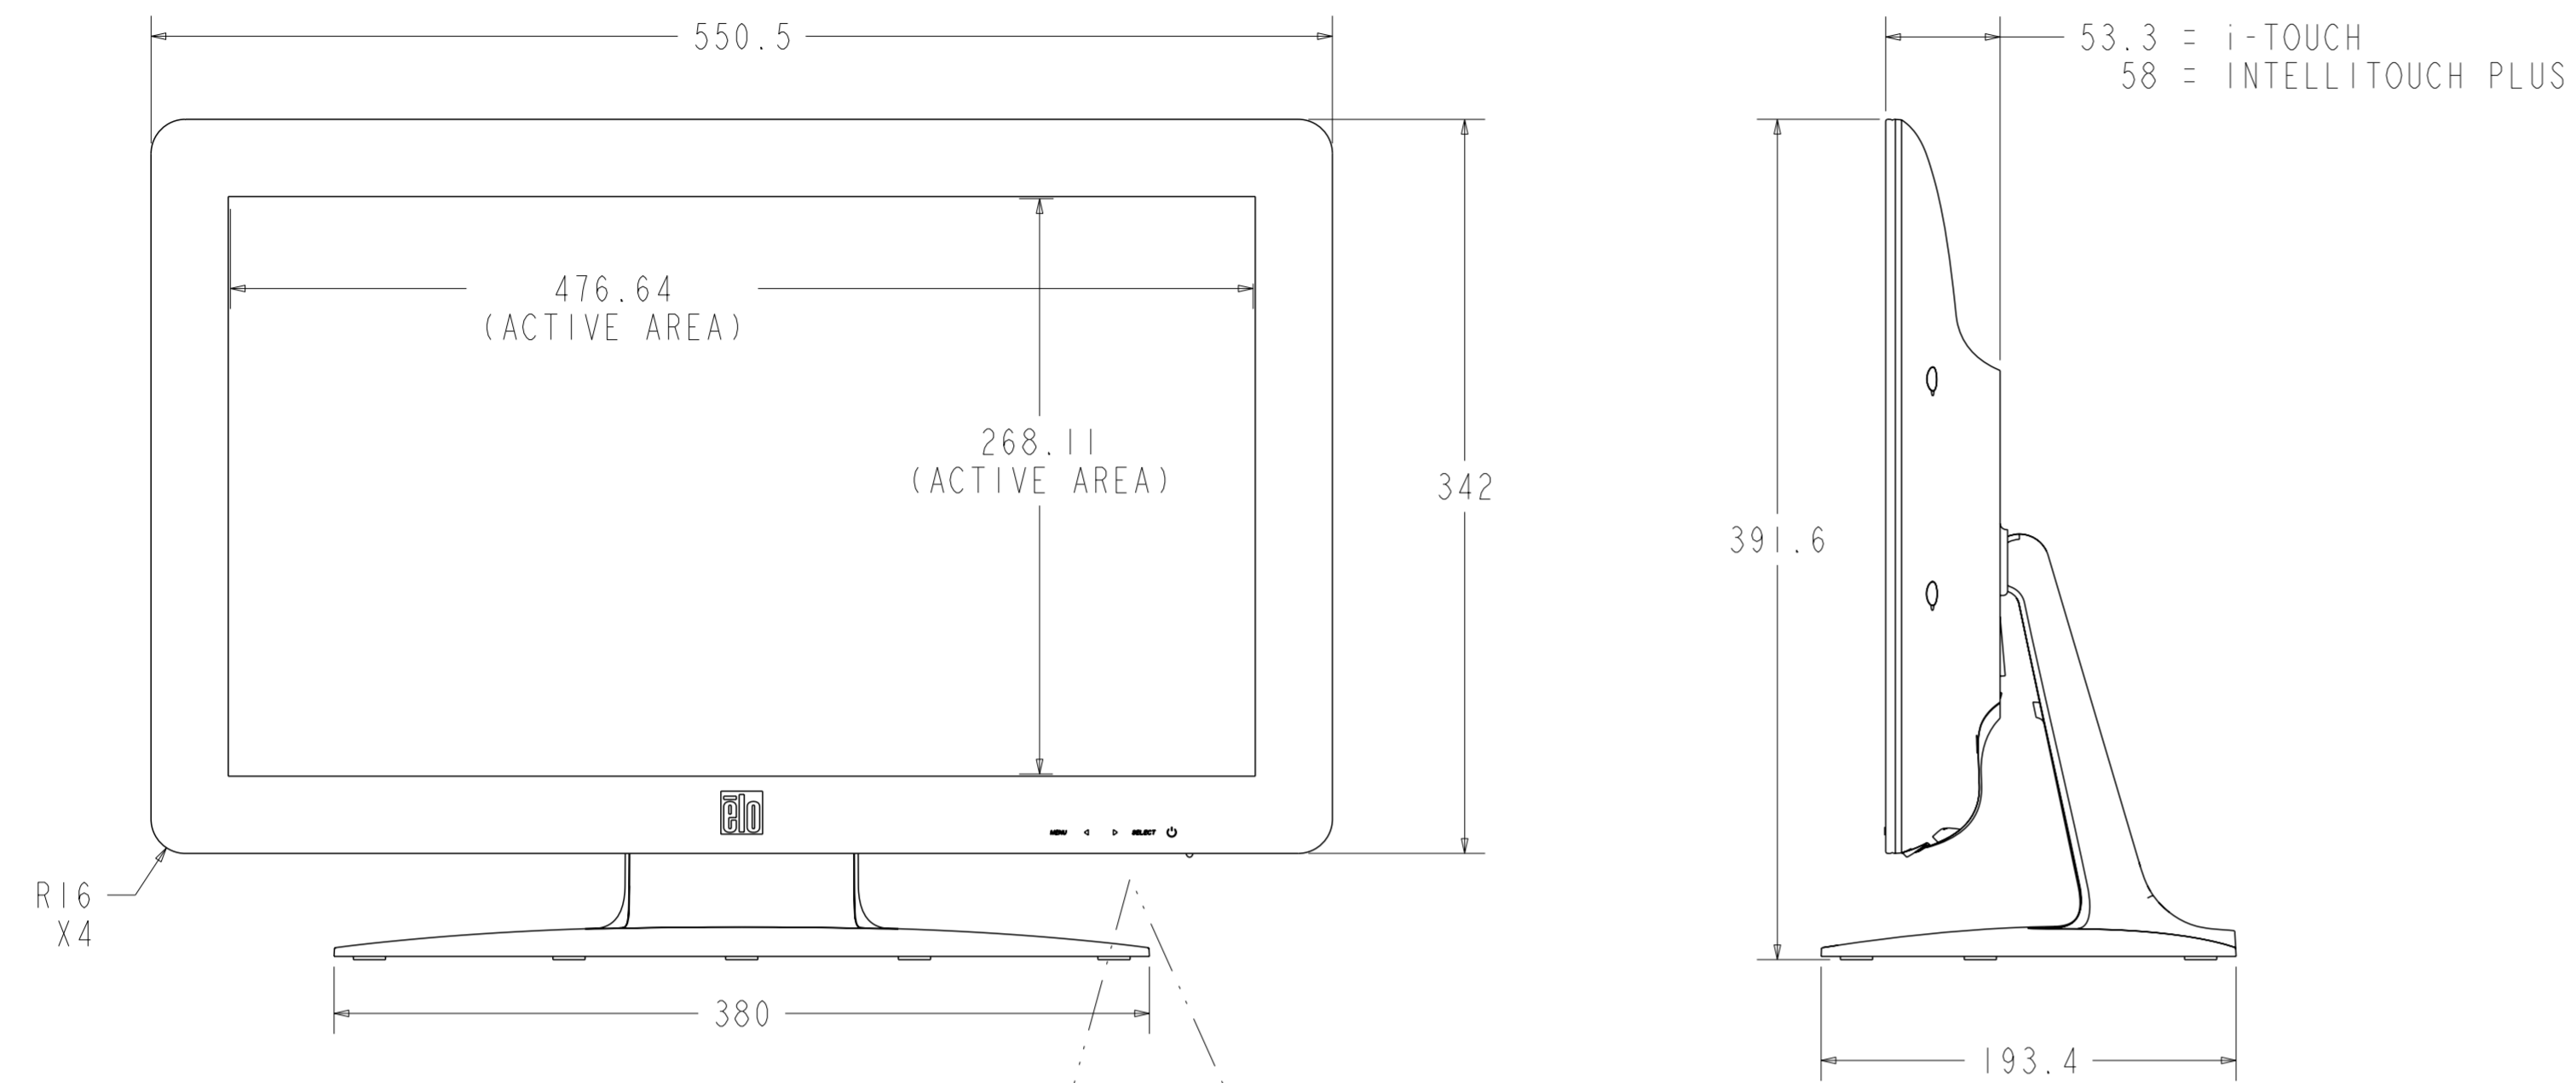

NOTE:
ALL DIMS. +/- 1mm UNLESS NOTED

TITLE: 2201L

TILT -5° FROM VERTICAL

TILT 60° FROM VERTICAL

STAND MOUNTING OPTION