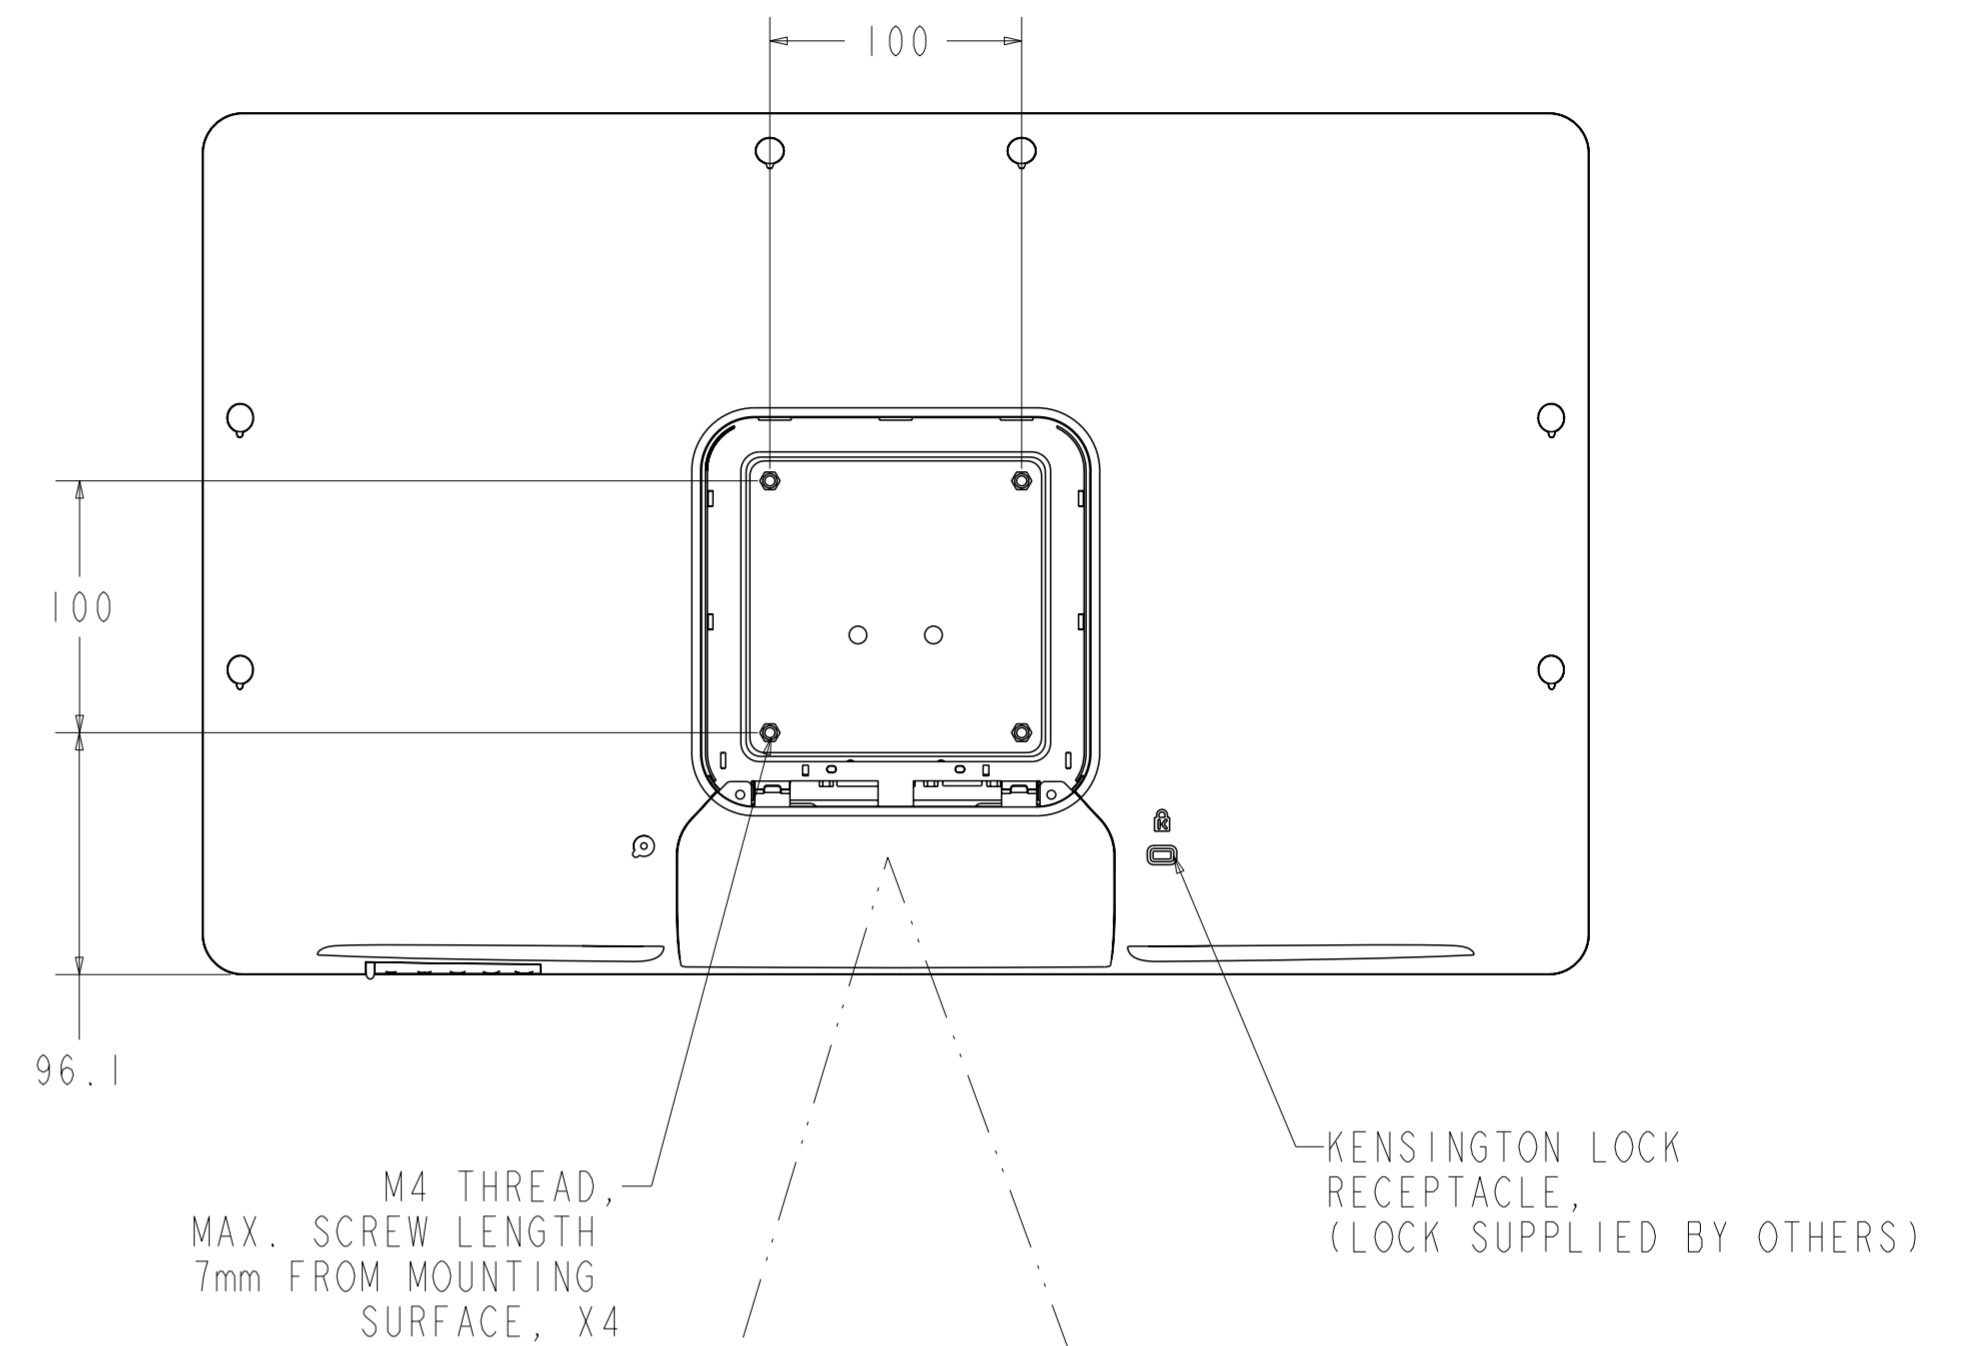

NOTE:
ALL DIMS. +/- 1mm UNLESS NOTED

TITLE: 2201L

TILT -5° FROM VERTICAL

TILT 60° FROM VERTICAL

STAND MOUNTING OPTION