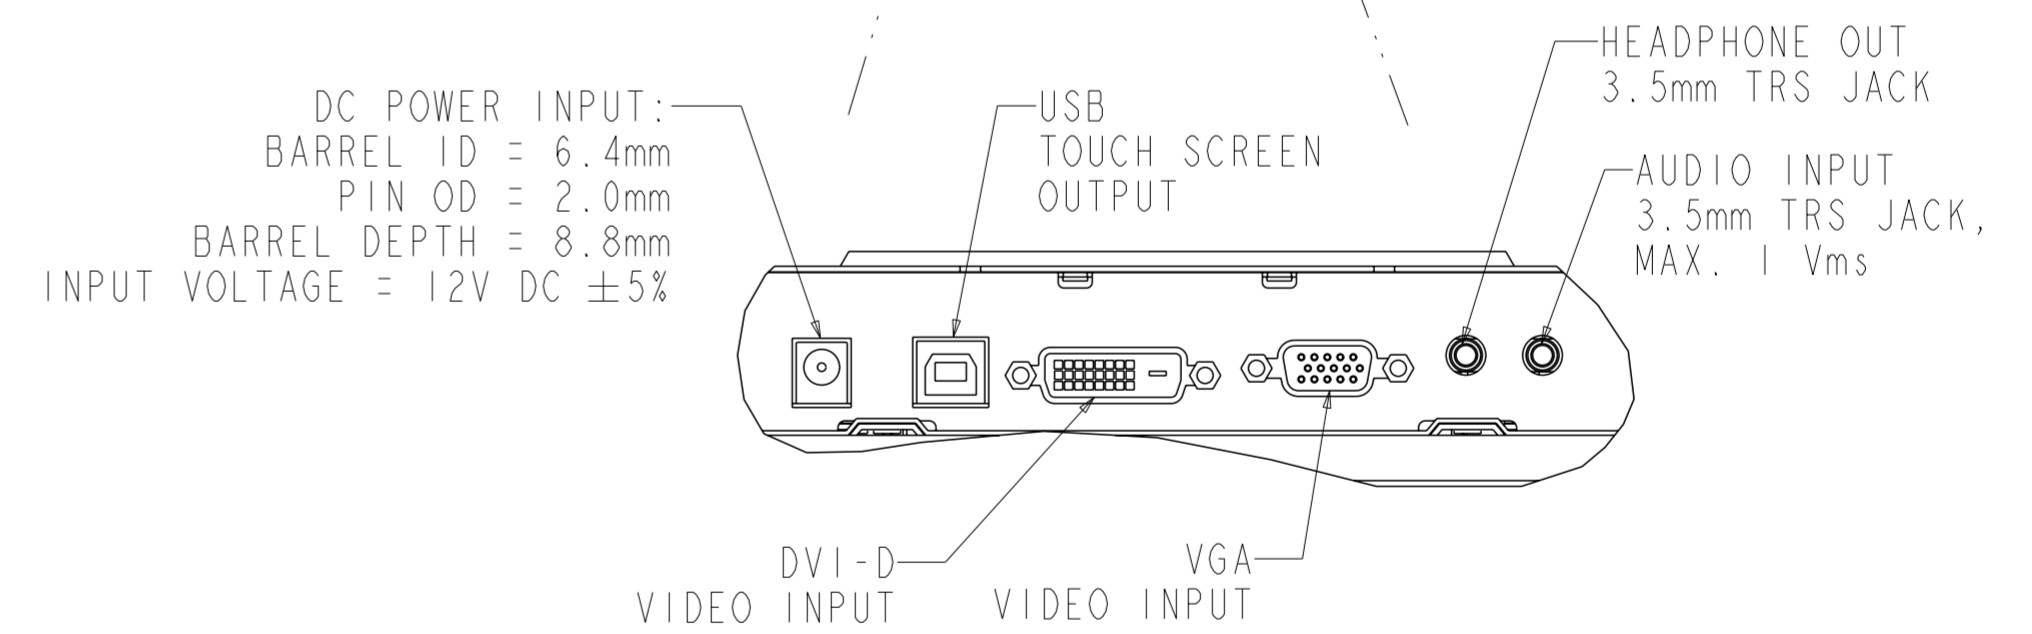

NOTE:
ALL DIMS. +/- 1mm UNLESS NOTED

TITLE: 2201L

TILT -5° FROM VERTICAL

TILT 60° FROM VERTICAL

STAND MOUNTING OPTION